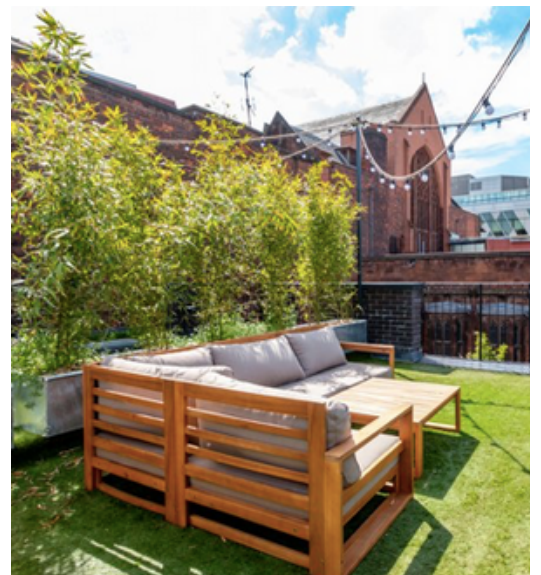

THE FLORENTINE

Creative workspace in the heart of the Lake District

**"100%
OF PEOPLE
ARE HAPPIER
WHEN
WORKING
FROM
THE LAKE
DISTRICT"**

Oldfield Court, Windermere,
Cumbria, LA23 2HJ

SPACES TO LET

GOOD VIBES ONLY

Our vision here at **The Florentine** is to create a vibrant community where businesses can be inspired.

WE'RE ABSOLUTELY NOT TAKING THE BISCUIT

Rich in history, having started life as a biscuit factory, we're lovingly creating eleven studios for work space. Each studio features its own front door, self-contained kitchen, and bathroom. Enjoy high-speed wifi, outdoor picnic spots, onsite parking, bike spaces, and a central location near abundant amenities.

WORK HARD PLAY HARD

Nestled 5 minutes away from Lake Windermere, surrounded by picturesque mountains, this location offers limitless adventures for adrenaline seekers and tranquil vistas for those seeking a serene lifestyle. When you work at The Florentine fresh air fuels *ideas and innovation*.