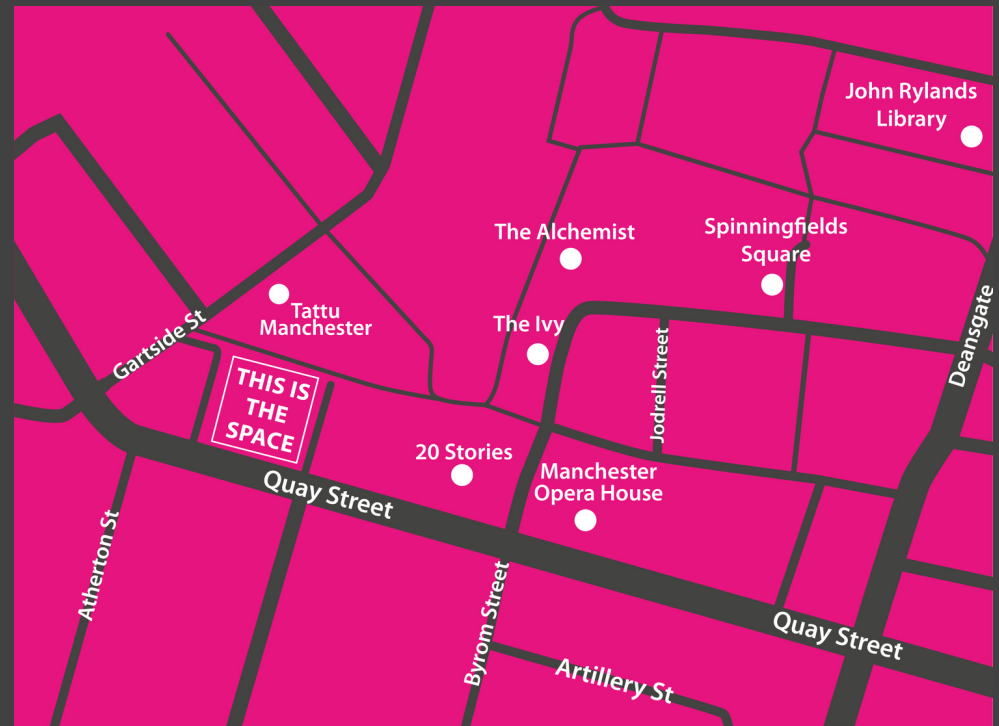

This Is The Space, 68 Quay Street Manchester, M3 3EJ

**THIS IS  
THE  
SPACE**

**WATCH THIS SPACE**

# WORKSPACE SITUATED IN THE HEART OF MANCHESTER.

A variety of spaces  
all unique and  
individually designed  
ranging from 3-20  
persons.

HELLO

MANCHESTER'S  
NOT A  
LEISURE  
DESTINATION

BOILING WATER  
ON TAP

**WE'VE GOT  
FRIENDLY  
NEIGHBOURS.**

Perfectly positioned and embraced  
by a vibrant community  
– are you ready to join us?

**THIS IS  
THE  
SPACE**